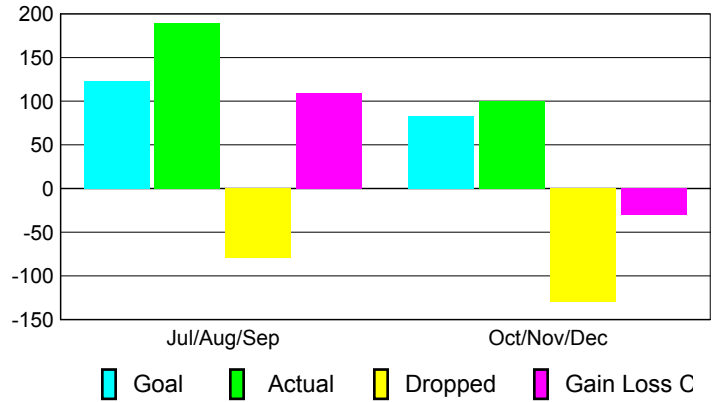

Membership Results 2010-2011

Goal, New, Dropped, Gain/Loss