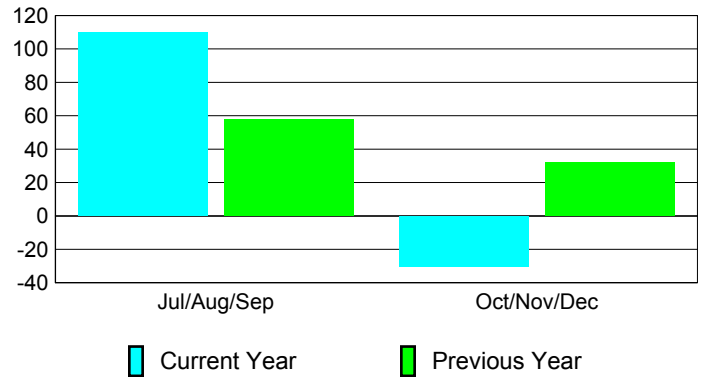

Comparison of Membership Gain/Loss

Current Year Compared to the Previous Year